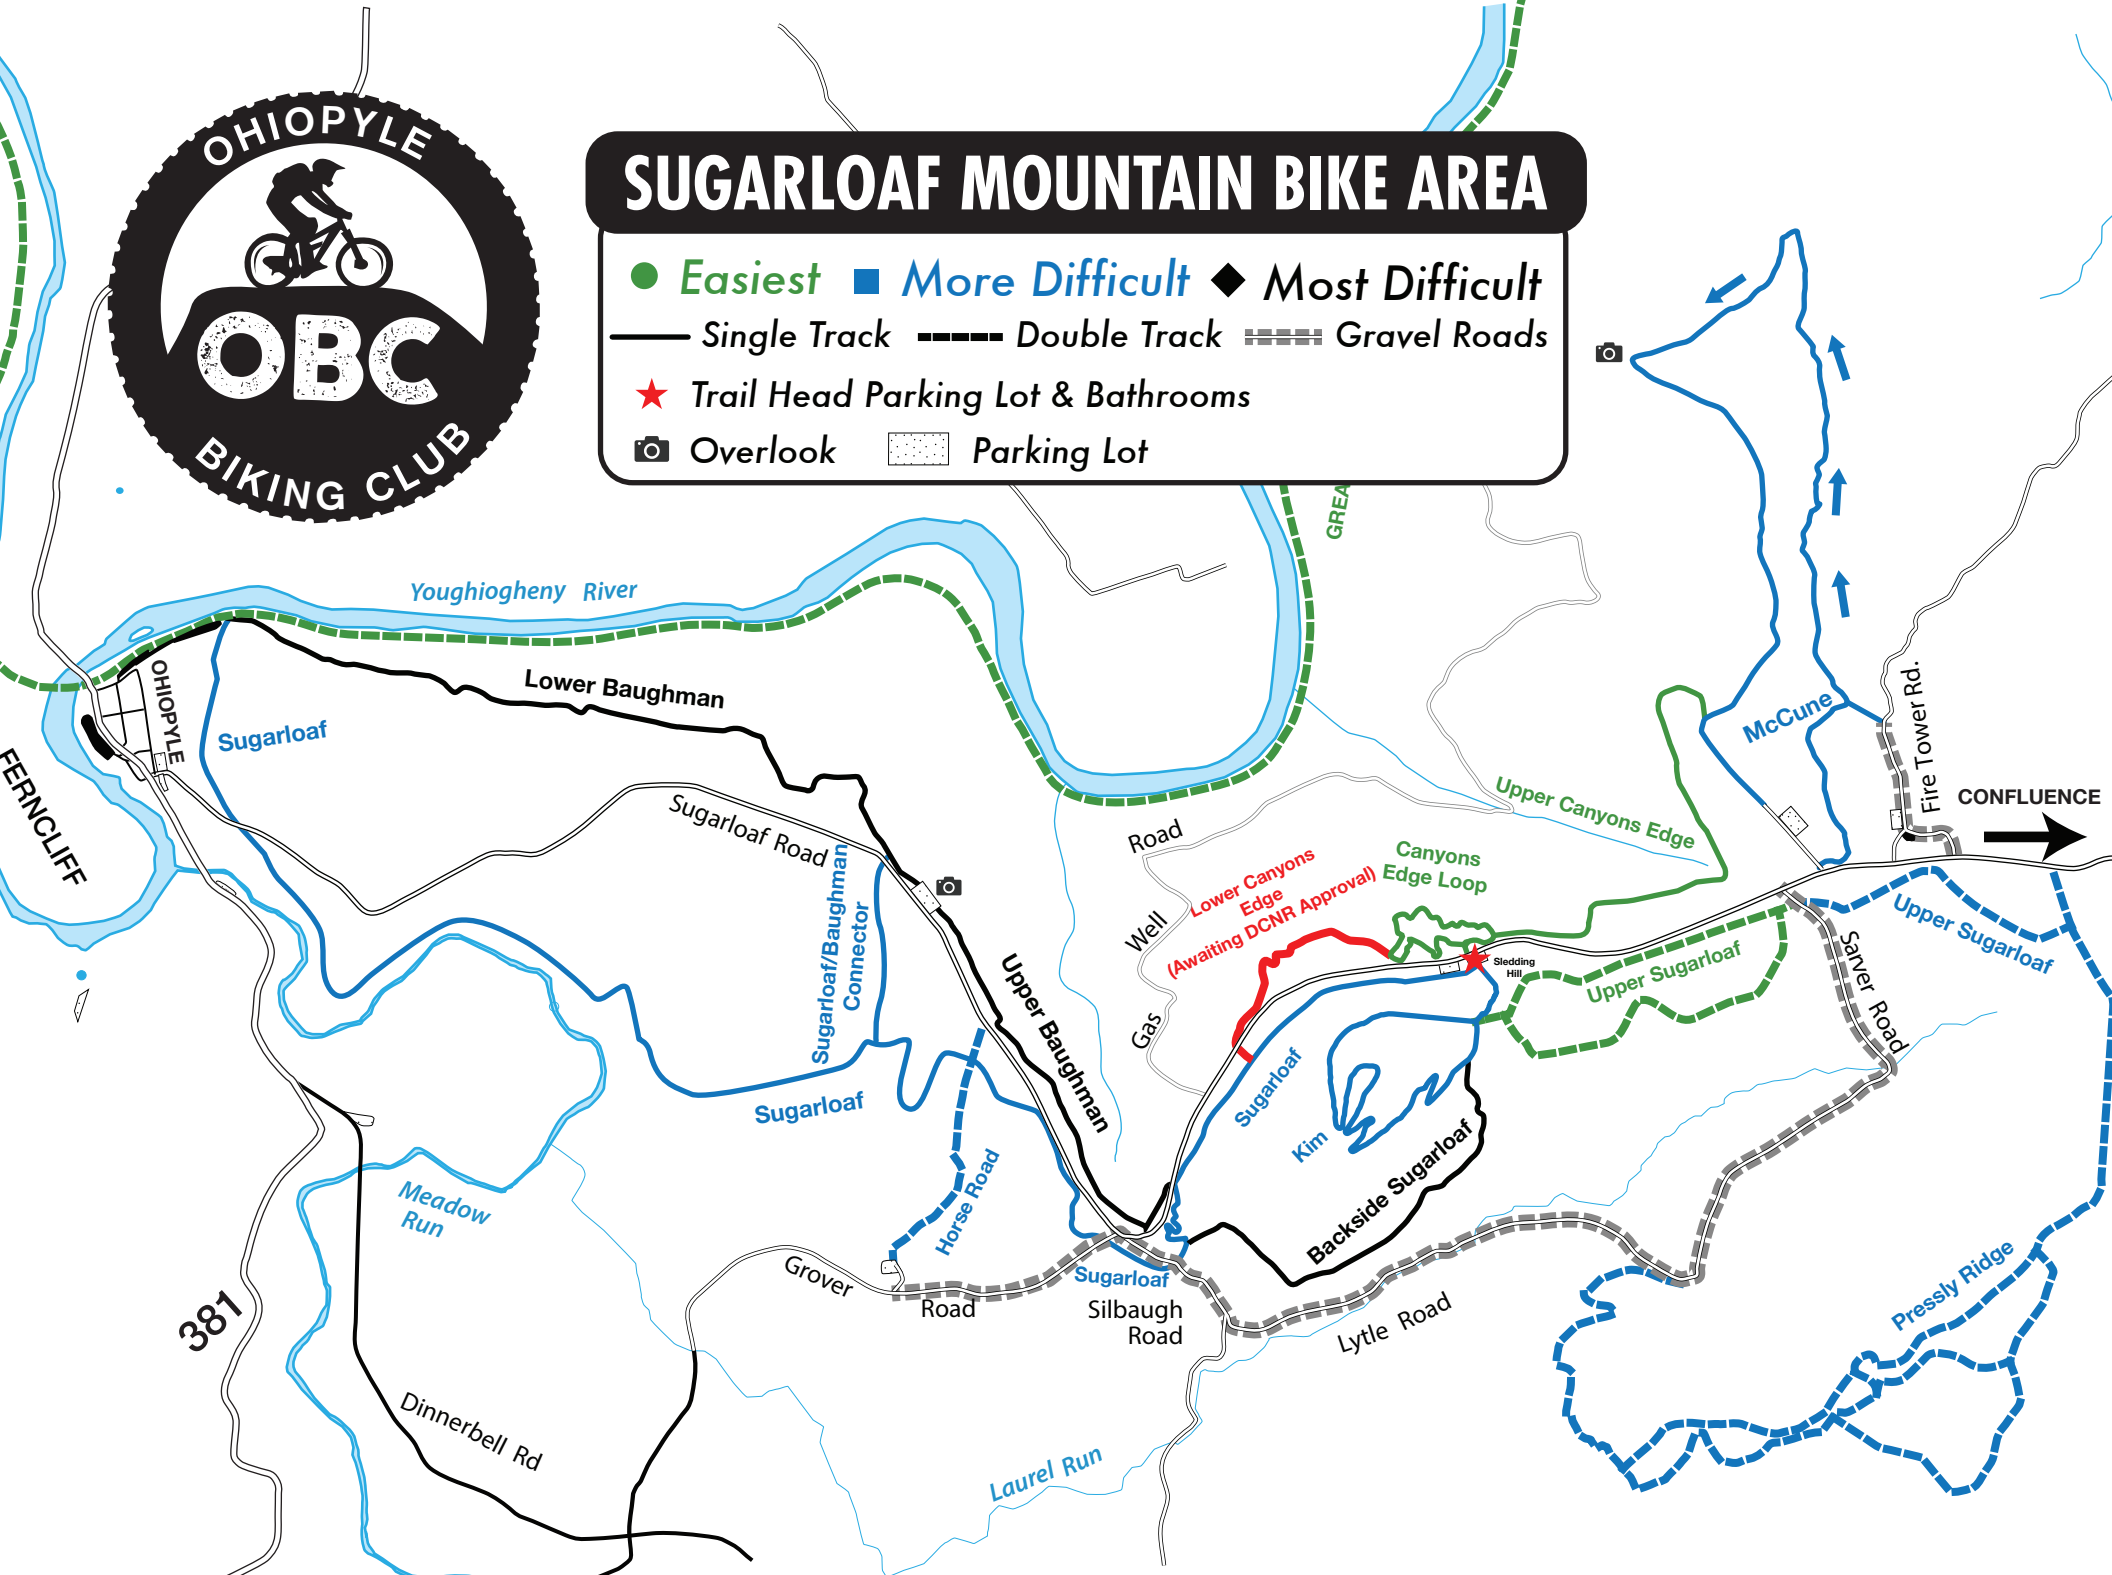

SUGARLOAF MOUNTAIN BIKE AREA

- *Easiest* ■ *More Difficult* ◆ *Most Difficult*
- Single Track - - - Double Track ▨ Gravel Roads
- ★ Trail Head Parking Lot & Bathrooms
- 📷 Overlook 📦 Parking Lot

ALL TRAILS ARE MULTI-USE & SUPPORT TWO WAY TRAFFIC. ALWAYS RIDE IN CONTROL & RESPECT OTHER TRAIL USERS.